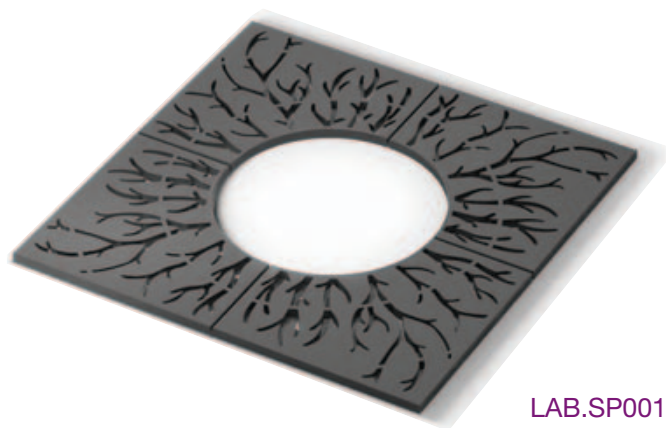

LAB.SP

treeguards

Technical features

ø 32 cm 73.5x73.5 cm

ø 50 cm 99x99 cm

ø 50-80 cm 119x119 cm

ø 80 cm 144x144 cm

ø 80 cm 199x199 cm

material: galvanised steel and polyester
powder coated

LAB.SP001