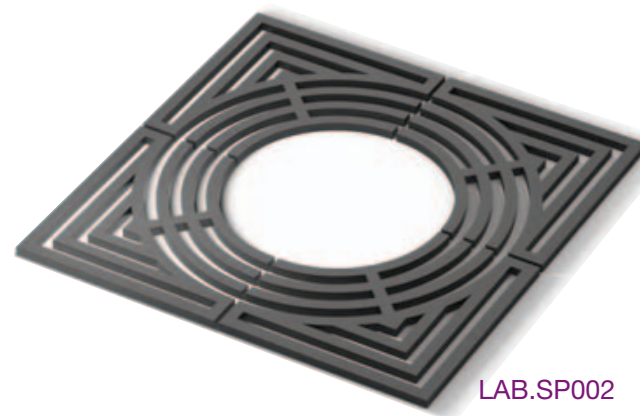

LAB.SP

treeguards

Technical features

ø 32 cm 73.5x73.5 cm

ø 50 cm 99x99 cm

ø 50-80 cm 119x119 cm

ø 80 cm 144x144 cm

ø 80 cm 199x199 cm

material: galvanised steel and polyester
powder coated