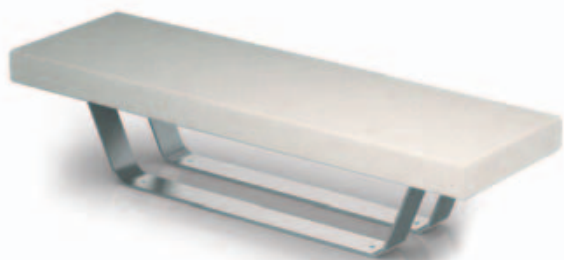

material: galvanised steel and polyester
powder coated - corten/wood

PAPER

bench

FLY

bench

Technical features

height: 40 cm

length: 200 cm

breadht: 80 cm

material: galvanised steel and polyester
powder coated - corten/wood

SLITTA

bench

Technical features

height: 36 cm

length: 200 cm

breadht: 58 cm

material: galvanised steel and polyester
powder coated - marble stone

SLITTA
bench

SOMMA

bench

Technical features

height: 43 cm

length: 120 cm

material: galvanised steel and polyester
powder coated - corten/wood

material: galvanised steel and polyester
powder coated - corten/wood

SINGLE

seat

Technical features

height: 86 cm

length: 62,5 cm

breadht: 59 cm

material: galvanised steel and polyester
powder coated - corten/wood