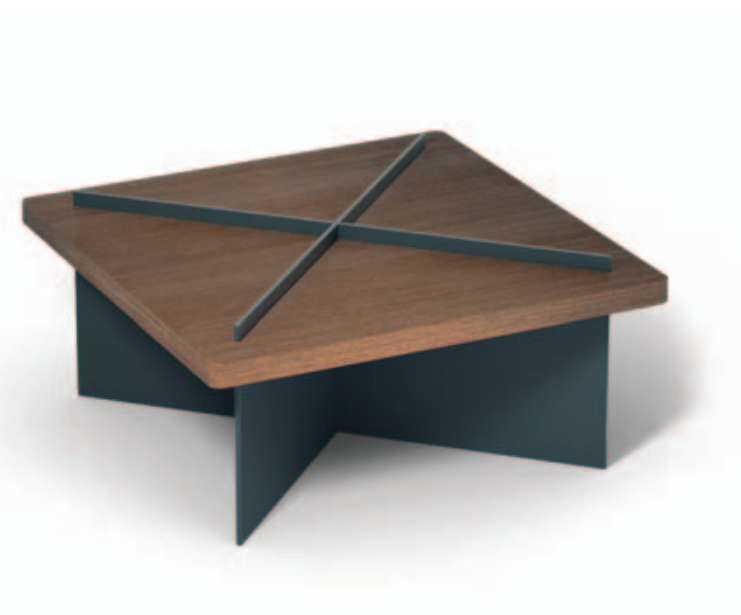

material: galvanised steel and polyester
powder coated - corten/wood

PAPER

bench

FLY

bench

Technical features

height: 40 cm

length: 200 cm

breadht: 80 cm

material: galvanised steel and polyester
powder coated - corten/wood

SLITTA

bench

Technical features

height: 36 cm

length: 200 cm

breadht: 58 cm

material: galvanised steel and polyester
powder coated - marble stone

SLITTA
bench

SOMMA

bench

Technical features

height: 43 cm

length: 120 cm

material: galvanised steel and polyester
powder coated - corten/wood

material: galvanised steel and polyester
powder coated - corten/wood

SINGLE

seat

Technical features

height: 86 cm

length: 62,5 cm

breadht: 59 cm

material: galvanised steel and polyester
powder coated - corten/wood